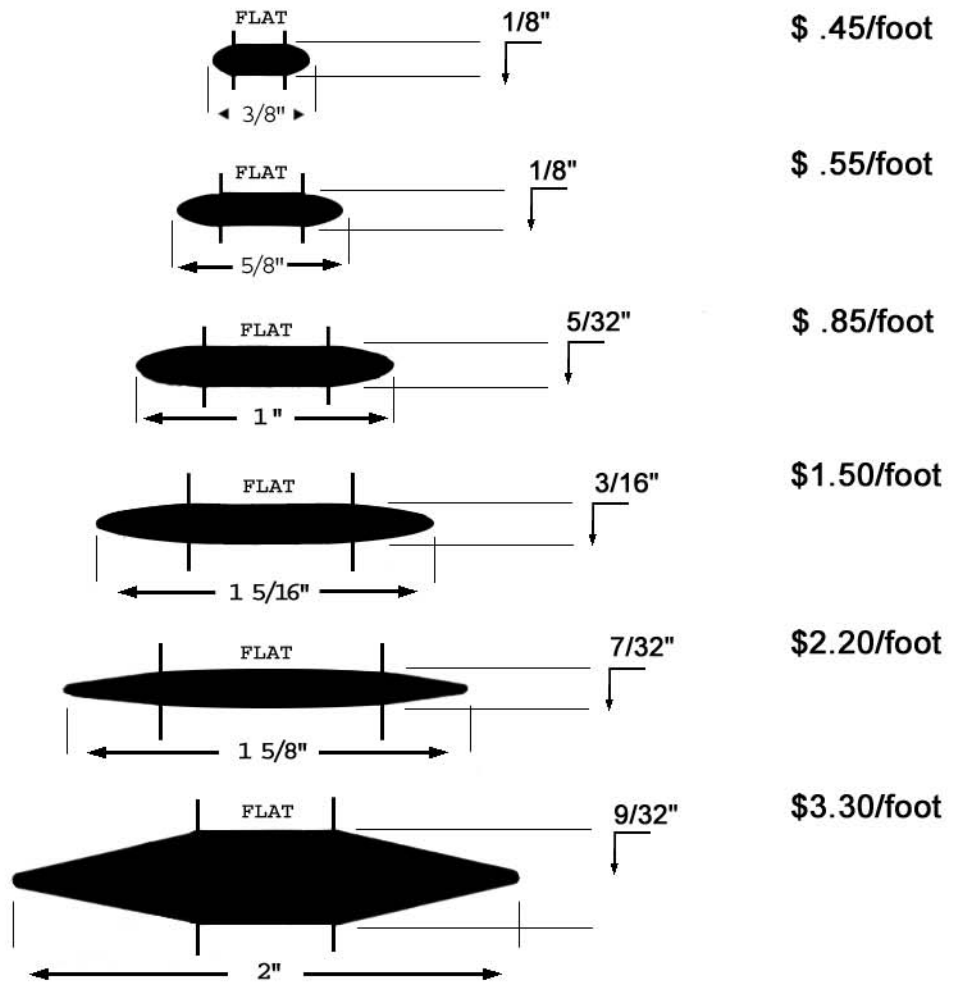

Bete-Fleming Battens, Inc.
 44 Marion Road
 Mattapoisett, MA 02739
 (508) 758-4996

Sample Size	Pounds of Pressure
5/8"	1 1/4 lbs.
1"	3 lbs.
1 5/16"	6 lbs.
1 5/8"	8 lbs.
2"	22 lbs.