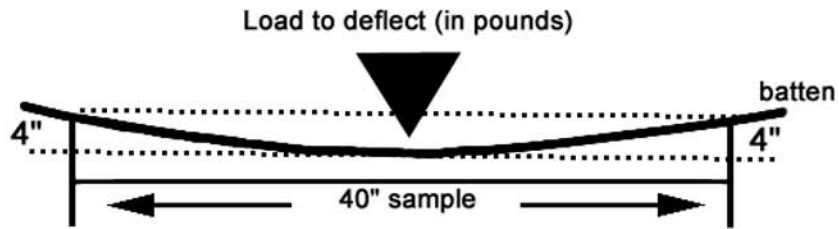

Bete-Fleming Battens, Inc.
 44 Marion Road
 Mattapoisett, MA 02739
 (508) 758-4996

Sample Size	Pounds of Pressure
5/8"	1 1/4 lbs.
1"	3 lbs.
1 5/16"	6 lbs.
1 5/8"	8 lbs.
2"	22 lbs.